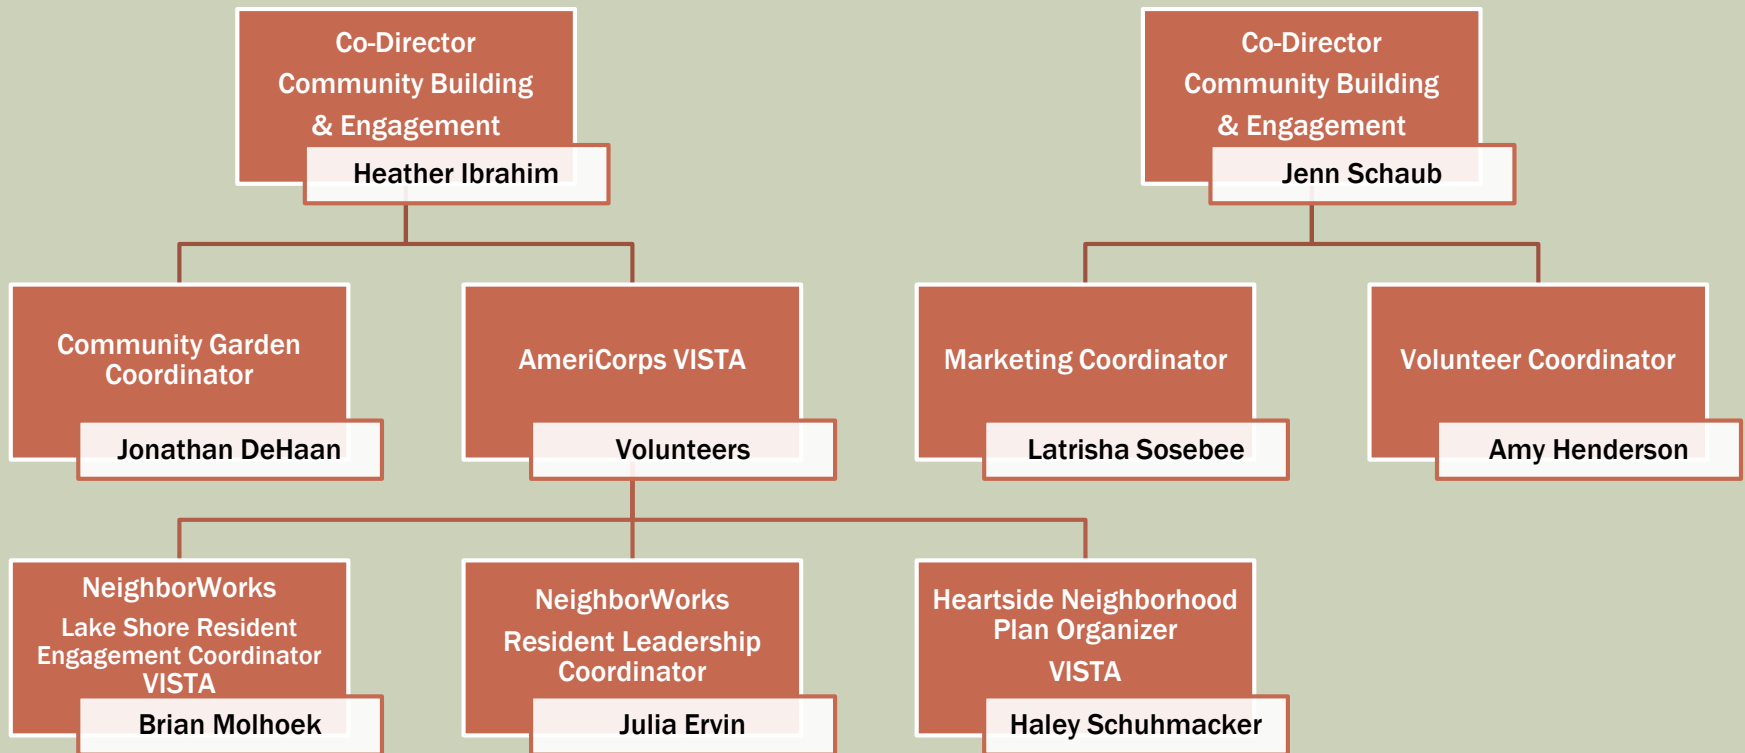

DWELLING PLACE OF GRAND RAPIDS

Organizational
Chart

October 2019

ORGANIZATIONAL CHART

BOARD OF DIRECTORS

DWELLING PLACE OF GRAND RAPIDS MANAGEMENT TEAM

COMMUNITY BUILDING & ENGAGEMENT

FACILITY MANAGEMENT

MAINTENANCE TECHNICIANS

PAGE 1 OF 3

Maintenance Technicians with their assigned property. The respective property management staff and the Director of Facility Management shall ensure regular communication and coordination for work load assignments and joint performance evaluation.

BIERMEISTER, CHAFFEE, GOODRICH, GRANDVILLE HOMES, HERKIMER, KELSEY, MARTINEAU, MIDTOWN VILLAGE, NEW HOPE HOMES, LENOX, PETERLEIN, VERN BARRY PLACE

SUPPORT SERVICES

**Director
Support Services**
Alonda Trammell