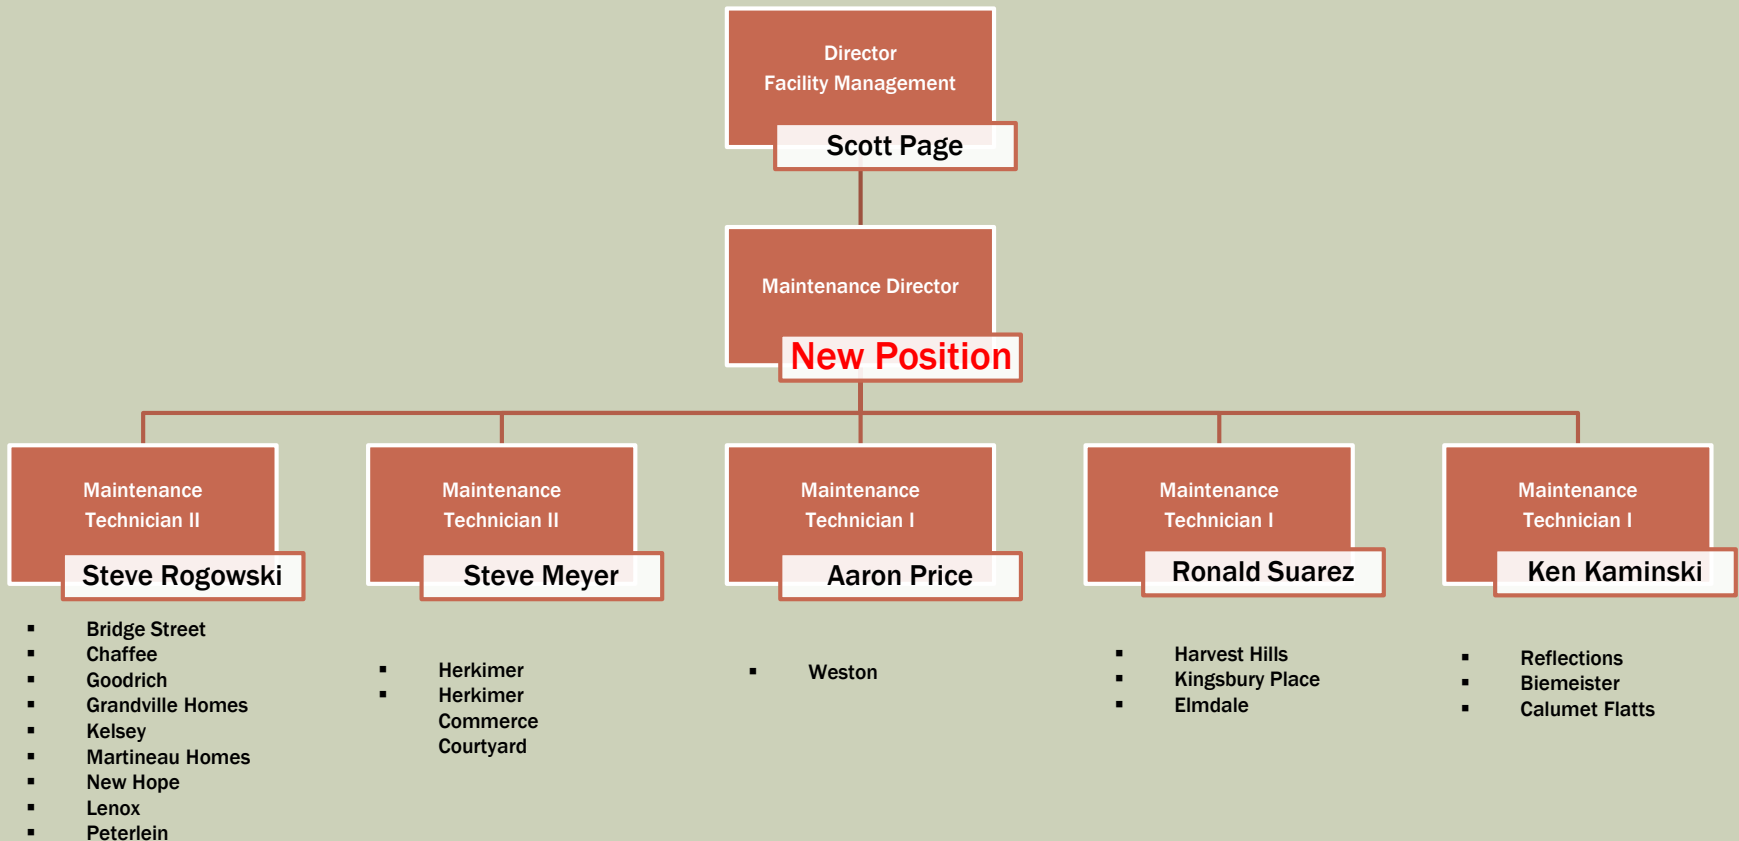

DWELLING PLACE OF GRAND RAPIDS

Organizational
Chart

October 2019

ORGANIZATIONAL CHART

BOARD OF DIRECTORS

DWELLING PLACE OF GRAND RAPIDS MANAGEMENT TEAM

COMMUNITY BUILDING & ENGAGEMENT

FACILITY MANAGEMENT

MAINTENANCE TECHNICIANS

PAGE 1 OF 3

Maintenance Technicians with their assigned property. The respective property management staff and the Director of Facility Management shall ensure regular communication and coordination for work load assignments and joint performance evaluation.

FACILITY MANAGEMENT

MAINTENANCE TECHNICIANS

PAGE 2 OF 3

Maintenance Technicians with their assigned property. The respective property management staff and the Director of Facility Management shall ensure regular communication and coordination for work load assignments and joint performance evaluation.

BIERMEISTER, CHAFFEE, GOODRICH, GRANDVILLE HOMES, HERKIMER, KELSEY, MARTINEAU, MIDTOWN VILLAGE, NEW HOPE HOMES, LENOX, PETERLEIN, VERN BARRY PLACE

SUPPORT SERVICES

**Director
Support Services**
Alonda Trammell