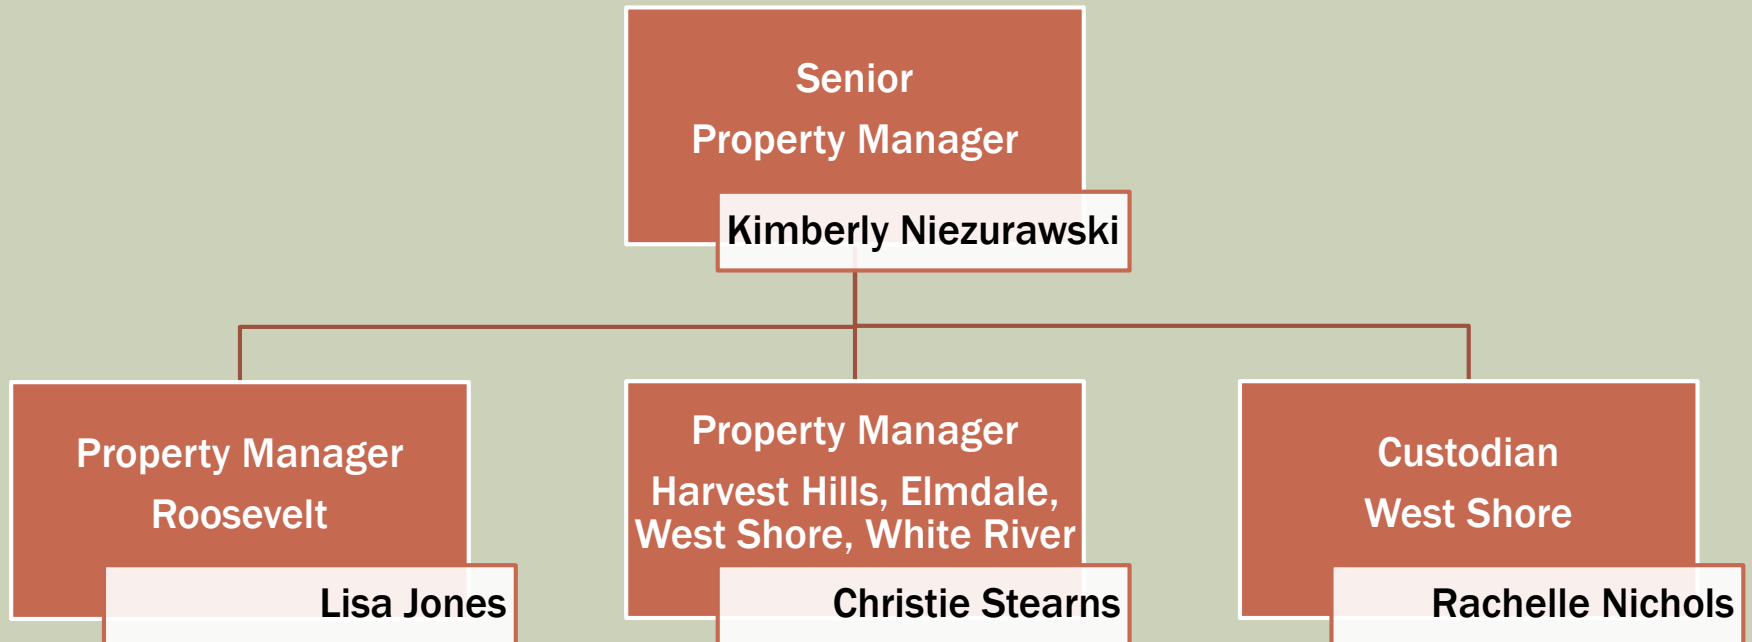

GENESIS EAST, GENESIS WOODS, KINGSBURY PLACE,
OROIQUIS, HENOR COURTYARD, HERON MANOR

PROPERTY MANAGEMENT

BRIDGE STREET PLACE, FERGUSON, REFLECTIONS,
VILLA ESPERANZA, HERKIMER COMMERCE COURTYARD

PROPERTY MANAGEMENT

ELMDALE, HARVEST HILLS, ROOSEVELT, WEST SHORE, WHITE RIVER

PROPERTY MANAGEMENT

HARRISON PARK & PINE AVENUE

Property Manager

Sarah Ellis

Custodian

NEW POSITION

PROPERTY MANAGEMENT

BIERMEISTER, CHAFFEE, GOODRICH, GRANDVILLE HOMES, HERKIMER, KELSEY, MARTINEAU, MIDTOWN VILLAGE, NEW HOPE HOMES, LENOX, PETERLEIN, VERN BARRY PLACE

SUPPORT SERVICES

**Director
Support Services**
Alonda Trammell