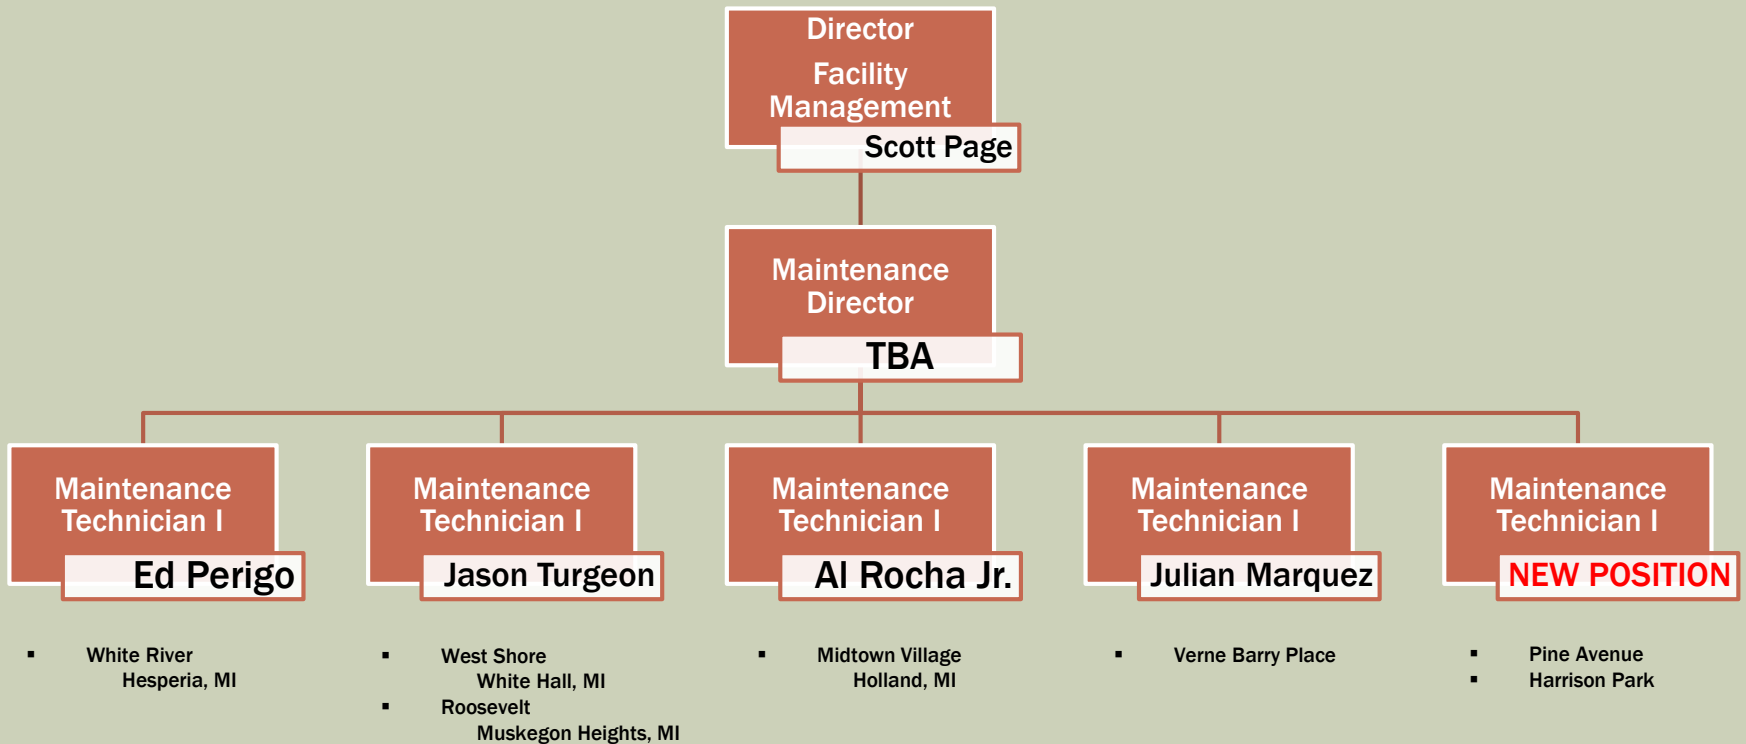

MAINTENANCE TECHNICIANS

PAGE 1 OF 3

Maintenance Technicians with their assigned property. The respective property management staff and the Director of Facility Management shall ensure regular communication and coordination for work load assignments and joint performance evaluation.

FACILITY MANAGEMENT

MAINTENANCE TECHNICIANS

PAGE 2 OF 3

Maintenance Technicians with their assigned property. The respective property management staff and the Director of Facility Management shall ensure regular communication and coordination for work load assignments and joint performance evaluation.

FACILITY MANAGEMENT

MAINTENANCE TECHNICIANS

PAGE 3 OF 3

Maintenance Technicians with their assigned property. The respective property management staff and the Director of Facility Management shall ensure regular communication and coordination for work load assignments and joint performance evaluation.