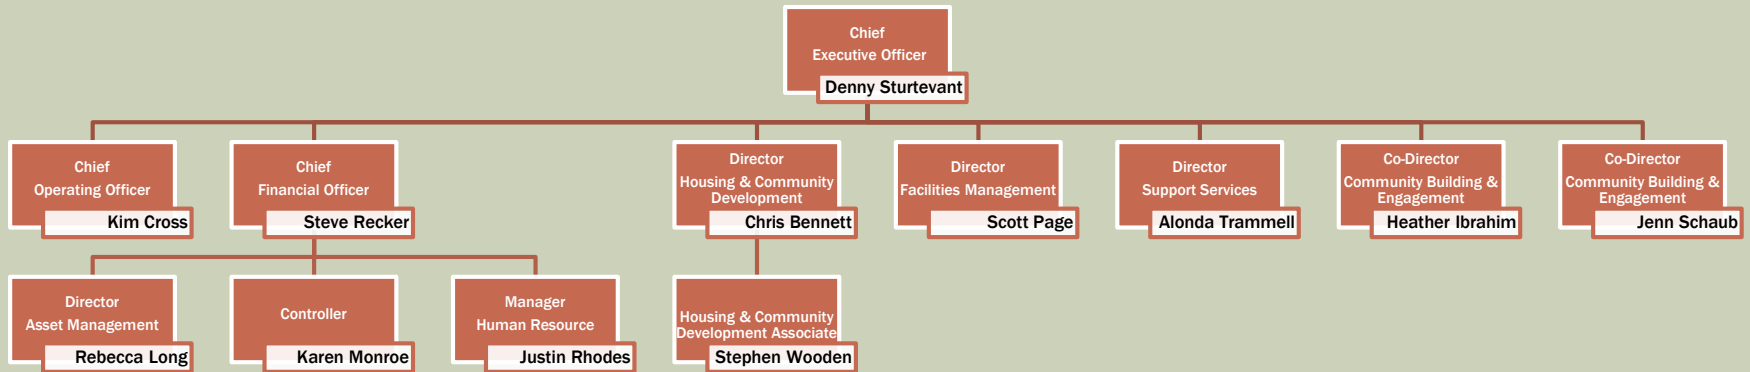

DWELLING PLACE OF GRAND RAPIDS

Organizational
Chart

October 2019

ORGANIZATIONAL CHART

BOARD OF DIRECTORS

DWELLING PLACE OF GRAND RAPIDS MANAGEMENT TEAM

COMMUNITY BUILDING & ENGAGEMENT

FACILITY MANAGEMENT

MAINTENANCE TECHNICIANS

PAGE 1 OF 3

Maintenance Technicians with their assigned property. The respective property management staff and the Director of Facility Management shall ensure regular communication and coordination for work load assignments and joint performance evaluation.

FACILITY MANAGEMENT

MAINTENANCE TECHNICIANS

PAGE 2 OF 3

Maintenance Technicians with their assigned property. The respective property management staff and the Director of Facility Management shall ensure regular communication and coordination for work load assignments and joint performance evaluation.

FACILITY MANAGEMENT

MAINTENANCE TECHNICIANS

PAGE 3 OF 3

Maintenance Technicians with their assigned property. The respective property management staff and the Director of Facility Management shall ensure regular communication and coordination for work load assignments and joint performance evaluation.