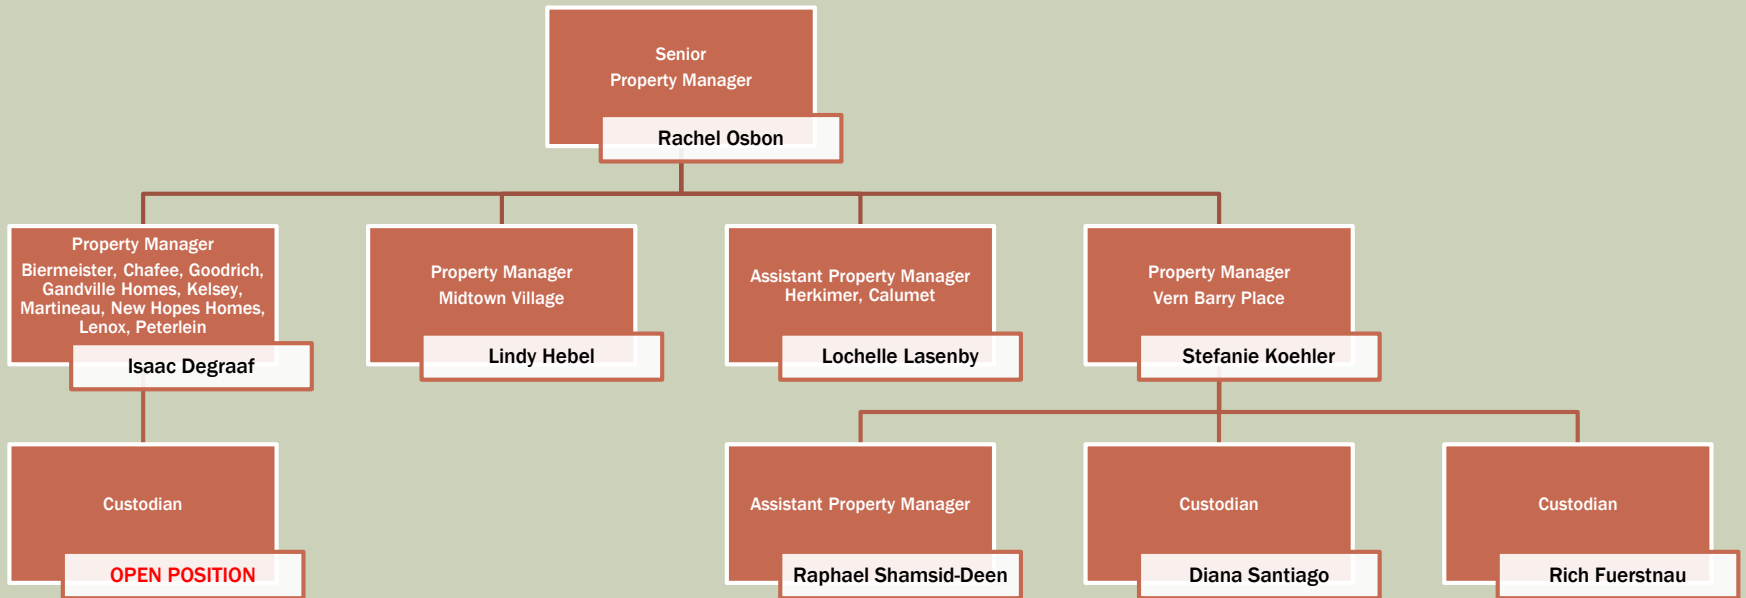

GENESIS EAST, GENESIS WOODS, KINGSBURY PLACE,
OROIQUIS, HENOR COURTYARD, HERON MANOR

PROPERTY MANAGEMENT

BRIDGE STREET PLACE, FERGUSON, REFLECTIONS,
VILLA ESPERANZA, HERKIMER COMMERCE COURTYARD

PROPERTY MANAGEMENT

ELMDALE, HARVEST HILLS, ROOSEVELT, WEST SHORE, WHITE RIVER

PROPERTY MANAGEMENT

HARRISON PARK & PINE AVENUE

Property Manager

Sarah Ellis

Custodian

NEW POSITION

PROPERTY MANAGEMENT

BIERMEISTER, CHAFFEE, GOODRICH, GRANDVILLE HOMES, HERKIMER, KELSEY, MARTINEAU, MIDTOWN VILLAGE, NEW HOPE HOMES, LENOX, PETERLEIN, VERN BARRY PLACE

SUPPORT SERVICES

**Director
Support Services**
Alonda Trammell

**Resident Services
Coordinator**
Jermaine Jackson

- Ferguson

**Resident Services
Coordinator**
Jason VanWormer

- Verne Barry Place

**Resident Services
Coordinator**
Brian Bruce

- Herkimer
Commerce
Courtyard