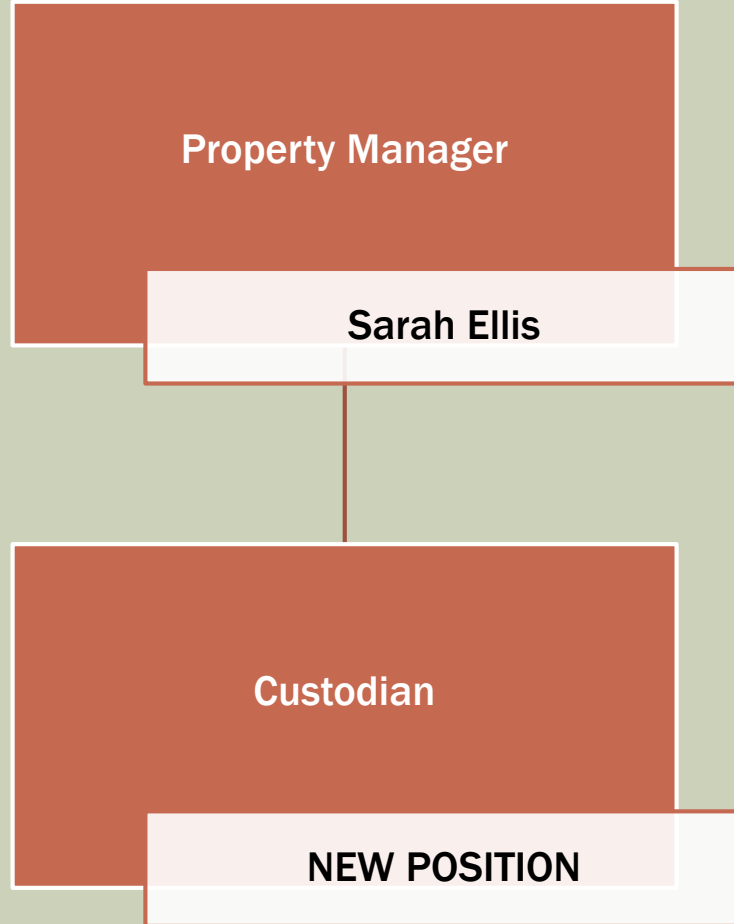

ELMDALE, HARVEST HILLS, ROOSEVELT, WEST SHORE, WHITE RIVER

PROPERTY MANAGEMENT

HARRISON PARK & PINE AVENUE

Property Manager

Sarah Ellis

Custodian

NEW POSITION

PROPERTY MANAGEMENT

BIERMEISTER, CHAFFEE, GOODRICH, GRANDVILLE HOMES, HERKIMER, KELSEY, MARTINEAU, MIDTOWN VILLAGE, NEW HOPE HOMES, LENOX, PETERLEIN, VERN BARRY PLACE

SUPPORT SERVICES

**Director
Support Services**
Alonda Trammell