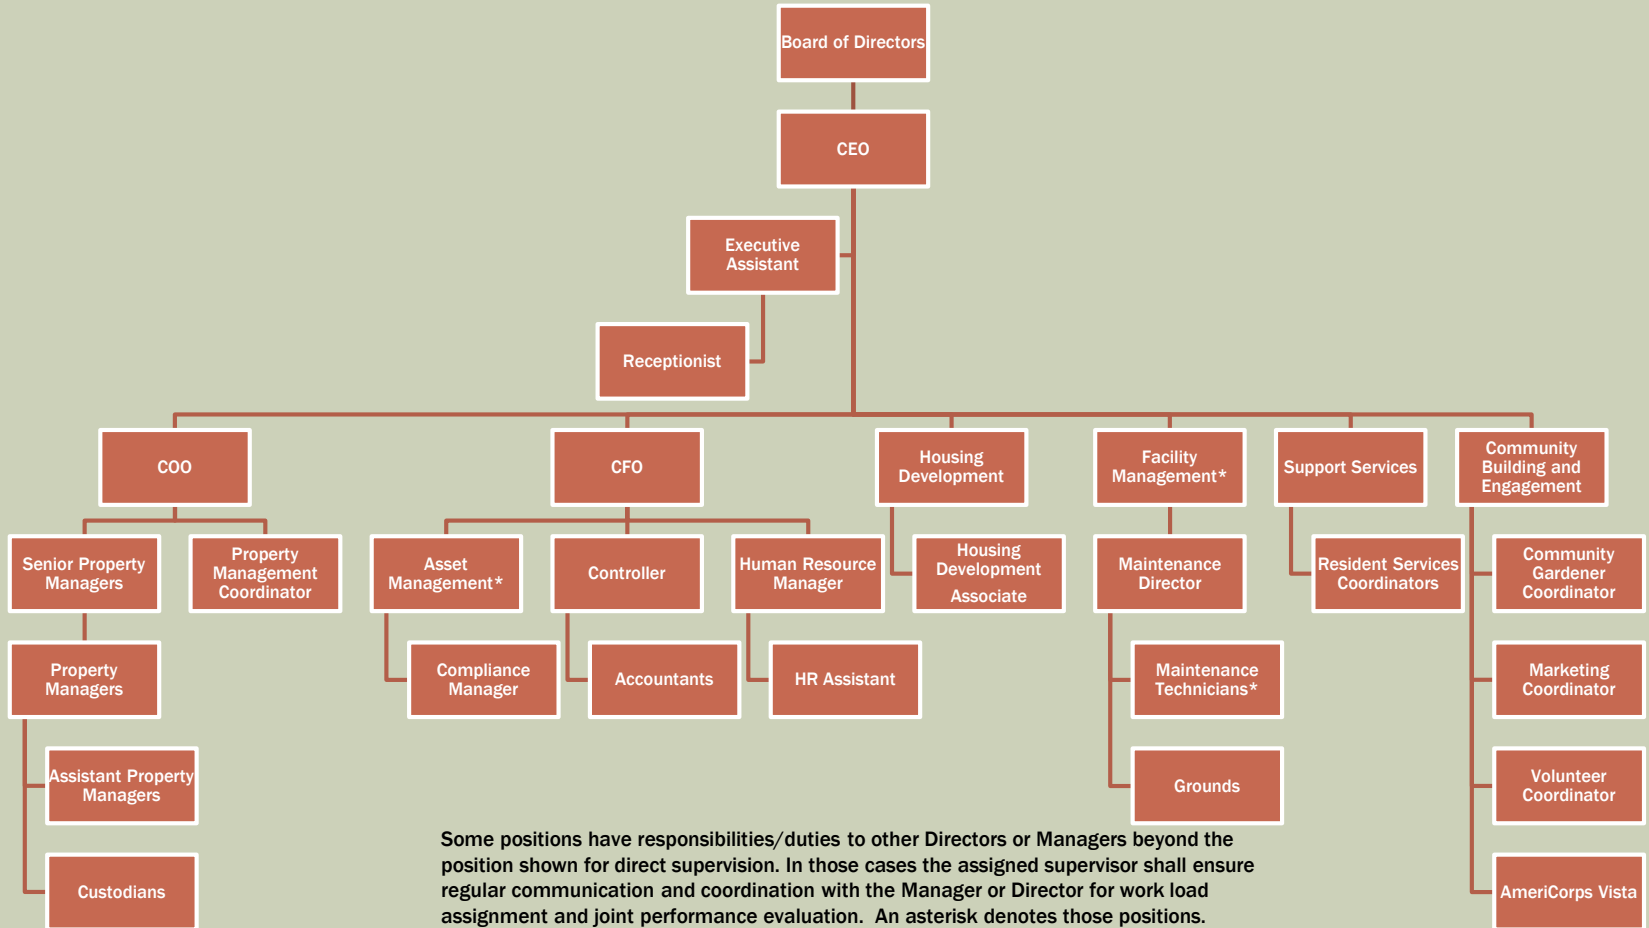

DWELLING PLACE OF GRAND RAPIDS

Organizational
Chart

October 2019

ORGANIZATIONAL CHART

BOARD OF DIRECTORS

DWELLING PLACE OF GRAND RAPIDS MANAGEMENT TEAM

COMMUNITY BUILDING & ENGAGEMENT

FACILITY MANAGEMENT

MAINTENANCE TECHNICIANS

PAGE 1 OF 3

Maintenance Technicians with their assigned property. The respective property management staff and the Director of Facility Management shall ensure regular communication and coordination for work load assignments and joint performance evaluation.

FACILITY MANAGEMENT

MAINTENANCE TECHNICIANS

PAGE 2 OF 3

Maintenance Technicians with their assigned property. The respective property management staff and the Director of Facility Management shall ensure regular communication and coordination for work load assignments and joint performance evaluation.

FACILITY MANAGEMENT

MAINTENANCE TECHNICIANS

PAGE 3 OF 3

Maintenance Technicians with their assigned property. The respective property management staff and the Director of Facility Management shall ensure regular communication and coordination for work load assignments and joint performance evaluation.