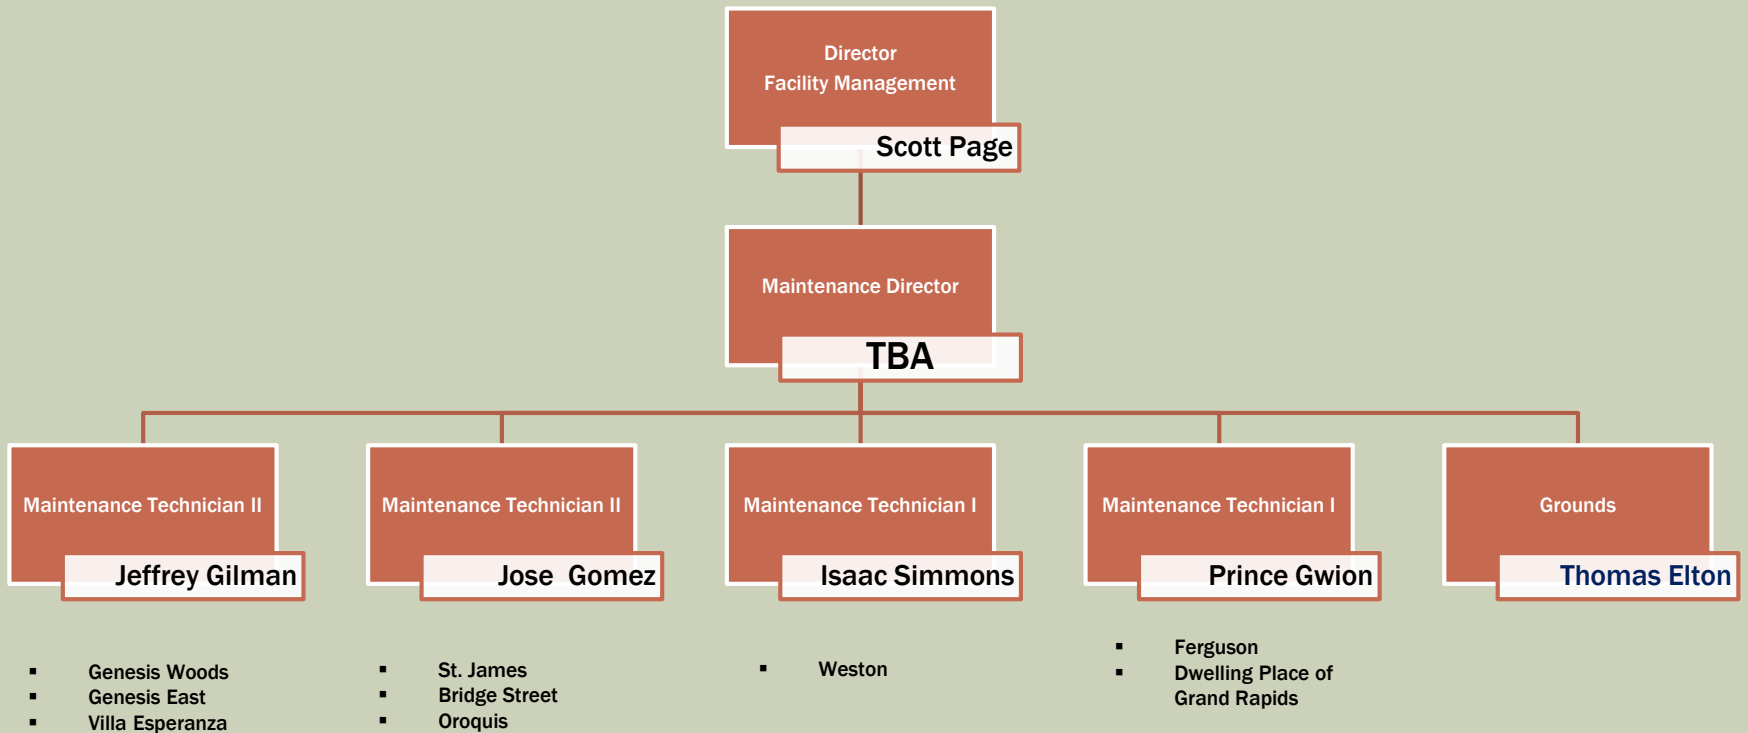

MAINTENANCE TECHNICIANS

PAGE 1 OF 3

Maintenance Technicians with their assigned property. The respective property management staff and the Director of Facility Management shall ensure regular communication and coordination for work load assignments and joint performance evaluation.

FACILITY MANAGEMENT

MAINTENANCE TECHNICIANS

PAGE 2 OF 3

Maintenance Technicians with their assigned property. The respective property management staff and the Director of Facility Management shall ensure regular communication and coordination for work load assignments and joint performance evaluation.

FACILITY MANAGEMENT

MAINTENANCE TECHNICIANS

PAGE 3 OF 3

Maintenance Technicians with their assigned property. The respective property management staff and the Director of Facility Management shall ensure regular communication and coordination for work load assignments and joint performance evaluation.