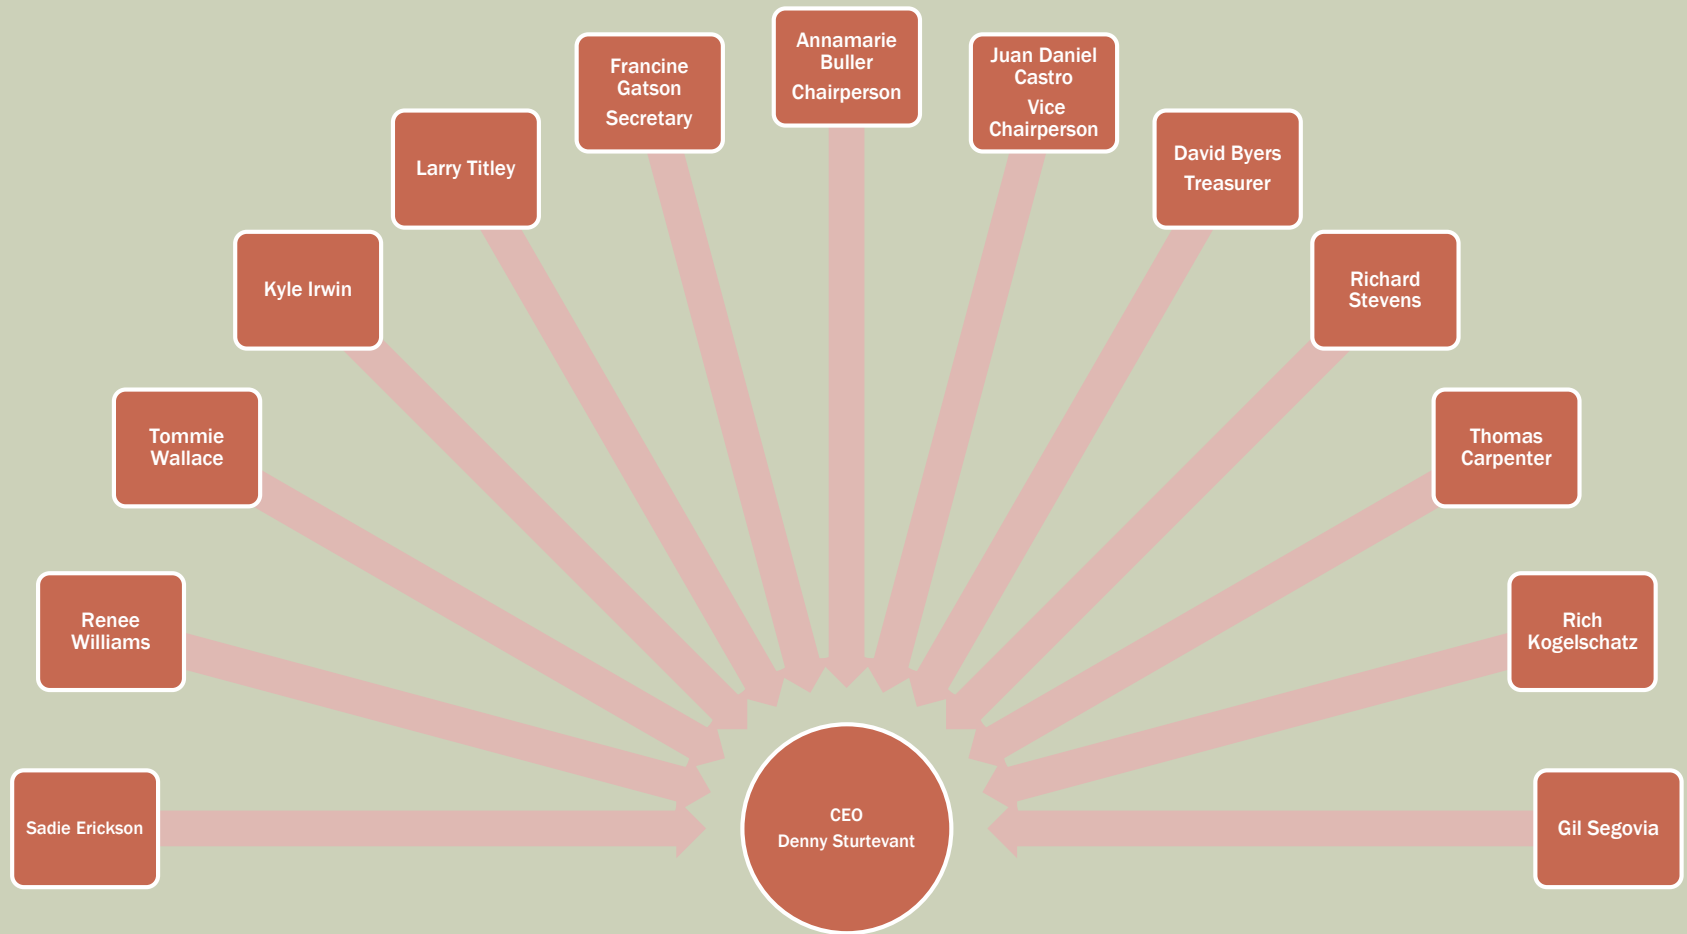

DWELLING PLACE OF GRAND RAPIDS

Organizational
Chart

October 2019

ORGANIZATIONAL CHART

BOARD OF DIRECTORS

DWELLING PLACE OF GRAND RAPIDS MANAGEMENT TEAM

COMMUNITY BUILDING & ENGAGEMENT

FACILITY MANAGEMENT

MAINTENANCE TECHNICIANS

PAGE 1 OF 3

Maintenance Technicians with their assigned property. The respective property management staff and the Director of Facility Management shall ensure regular communication and coordination for work load assignments and joint performance evaluation.

BIERMEISTER, CHAFFEE, GOODRICH, GRANDVILLE HOMES, HERKIMER, KELSEY, MARTINEAU, MIDTOWN VILLAGE, NEW HOPE HOMES, LENOX, PETERLEIN, VERN BARRY PLACE

SUPPORT SERVICES

**Director
Support Services**
Alonda Trammell