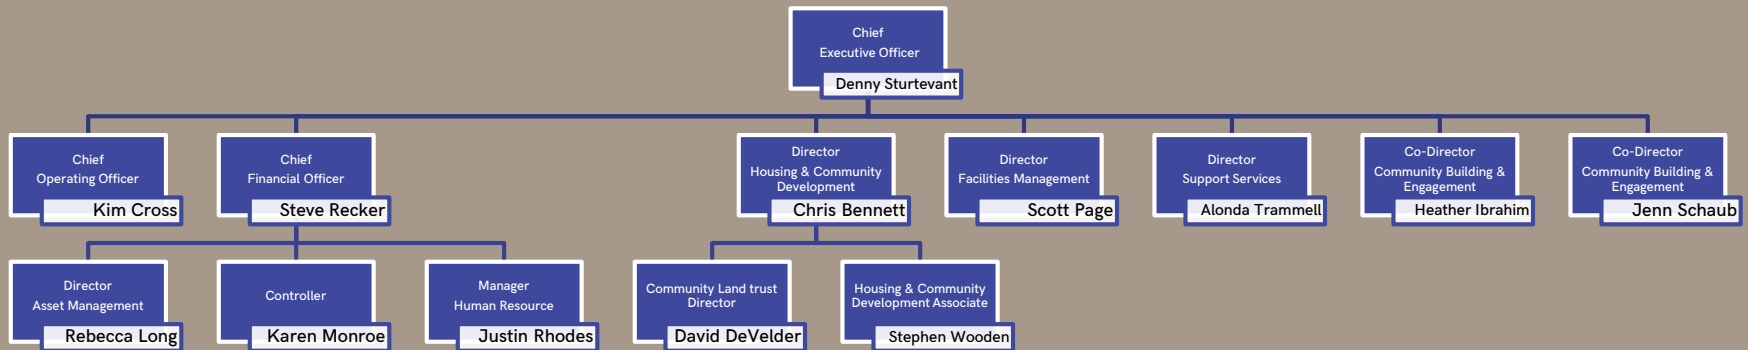

BOARD OF DIRECTORS

Board of Directors

- Juan Daniel Castro
Acting Chairperson
- David Byers
Treasurer
- Sadie Erickson
Secretary
- Annamarie Buller
- Francine Gaston
- Kyle Irwin
- Rich Kogelschatz
- Eleanor Moreno
- Angie Sanborn
- Gil Segovia
- Richard Stevens
- Troy Stressman
- Lee Nelson Weber
- Renee Williams

CEO
Denny Sturtevant

DWELLING PLACE OF GRAND RAPIDS MANAGEMENT TEAM

COMMUNITY BUILDING & ENGAGEMENT

FACILITY MANAGEMENT

MAINTENANCE TECHNICIANS
PAGE 1 OF 3

Maintenance Technicians with their assigned property. The respective property management staff and the Director of Facility Management shall ensure regular communication and coordination for work load assignments and joint performance evaluation.

FACILITY MANAGEMENT

MAINTENANCE TECHNICIANS
PAGE 3 OF 3

Maintenance Technicians with their assigned property. The respective property management staff and the Director of Facility Management shall ensure regular communication and coordination for work load assignments and joint performance evaluation.