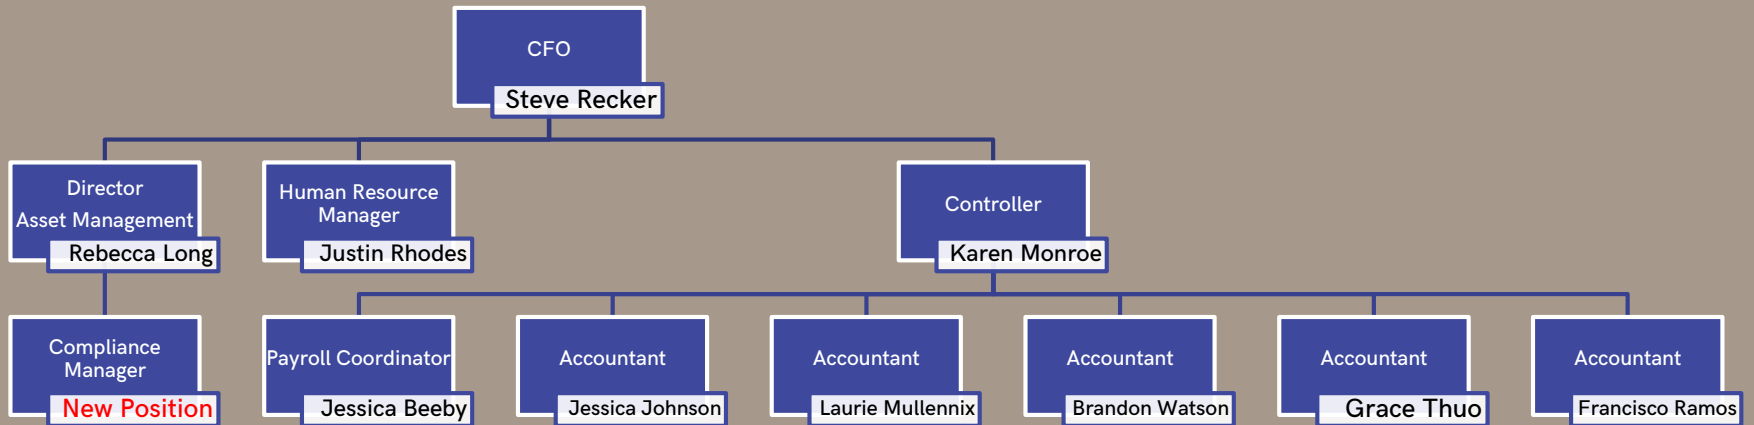

FINANCE DEPARTMENT