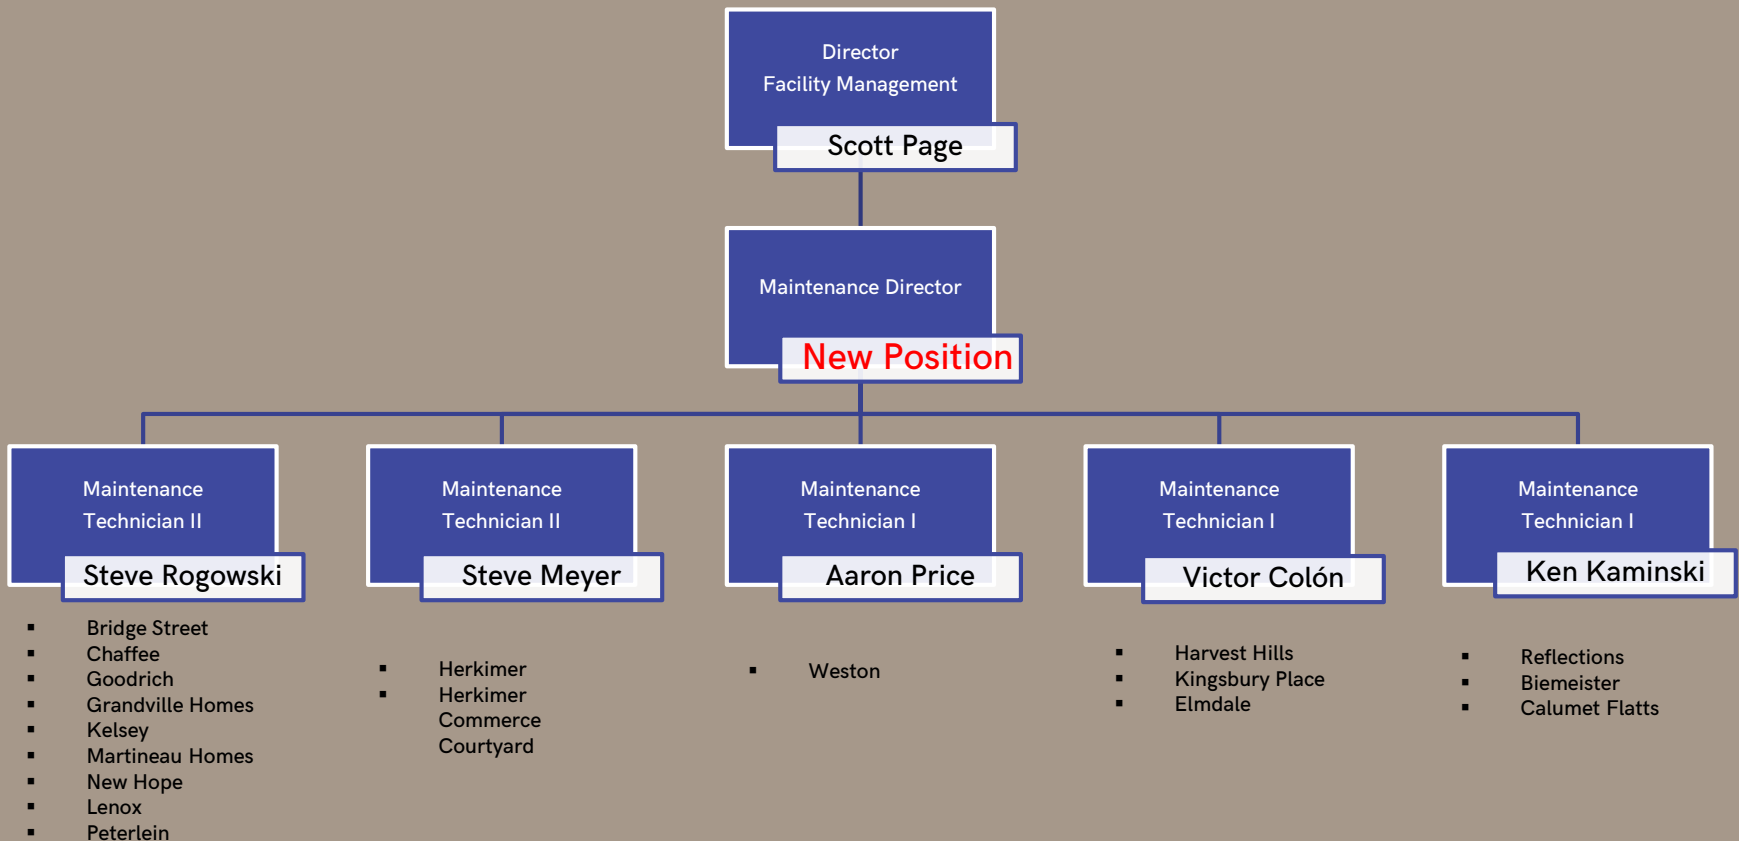

CEO
Denny Sturtevant

DWELLING PLACE OF GRAND RAPIDS MANAGEMENT TEAM

COMMUNITY BUILDING & ENGAGEMENT

FACILITY MANAGEMENT

MAINTENANCE TECHNICIANS
PAGE 1 OF 3

Maintenance Technicians with their assigned property. The respective property management staff and the Director of Facility Management shall ensure regular communication and coordination for work load assignments and joint performance evaluation.

FACILITY MANAGEMENT

MAINTENANCE TECHNICIANS
PAGE 3 OF 3

Maintenance Technicians with their assigned property. The respective property management staff and the Director of Facility Management shall ensure regular communication and coordination for work load assignments and joint performance evaluation.