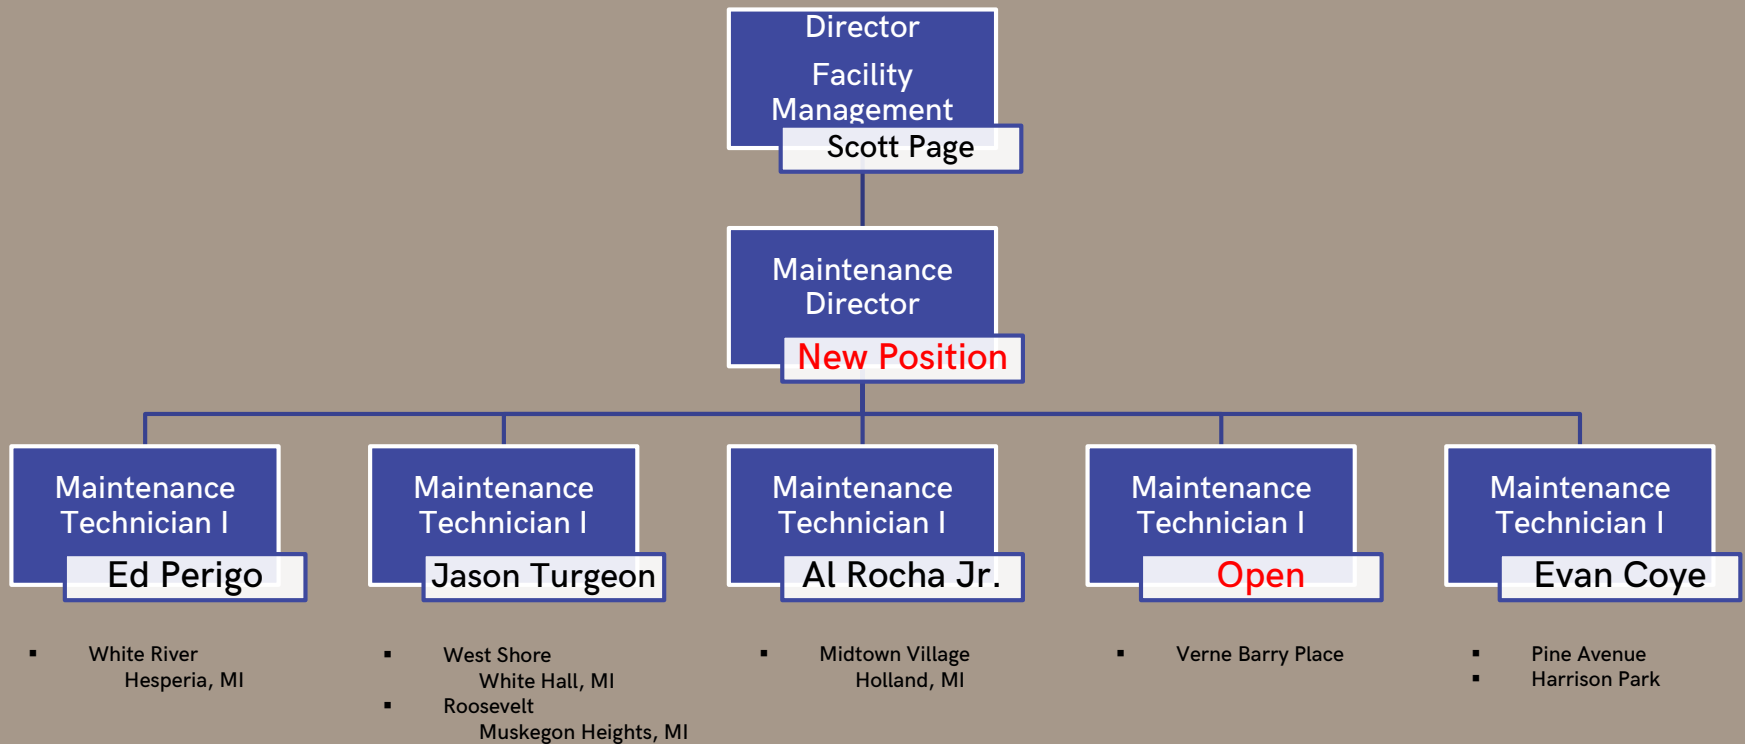

CEO
Denny Sturtevant

DWELLING PLACE OF GRAND RAPIDS MANAGEMENT TEAM

COMMUNITY BUILDING & ENGAGEMENT

FACILITY MANAGEMENT

MAINTENANCE TECHNICIANS
PAGE 1 OF 3

Maintenance Technicians with their assigned property. The respective property management staff and the Director of Facility Management shall ensure regular communication and coordination for work load assignments and joint performance evaluation.

FACILITY MANAGEMENT

MAINTENANCE TECHNICIANS
PAGE 3 OF 3

Maintenance Technicians with their assigned property. The respective property management staff and the Director of Facility Management shall ensure regular communication and coordination for work load assignments and joint performance evaluation.