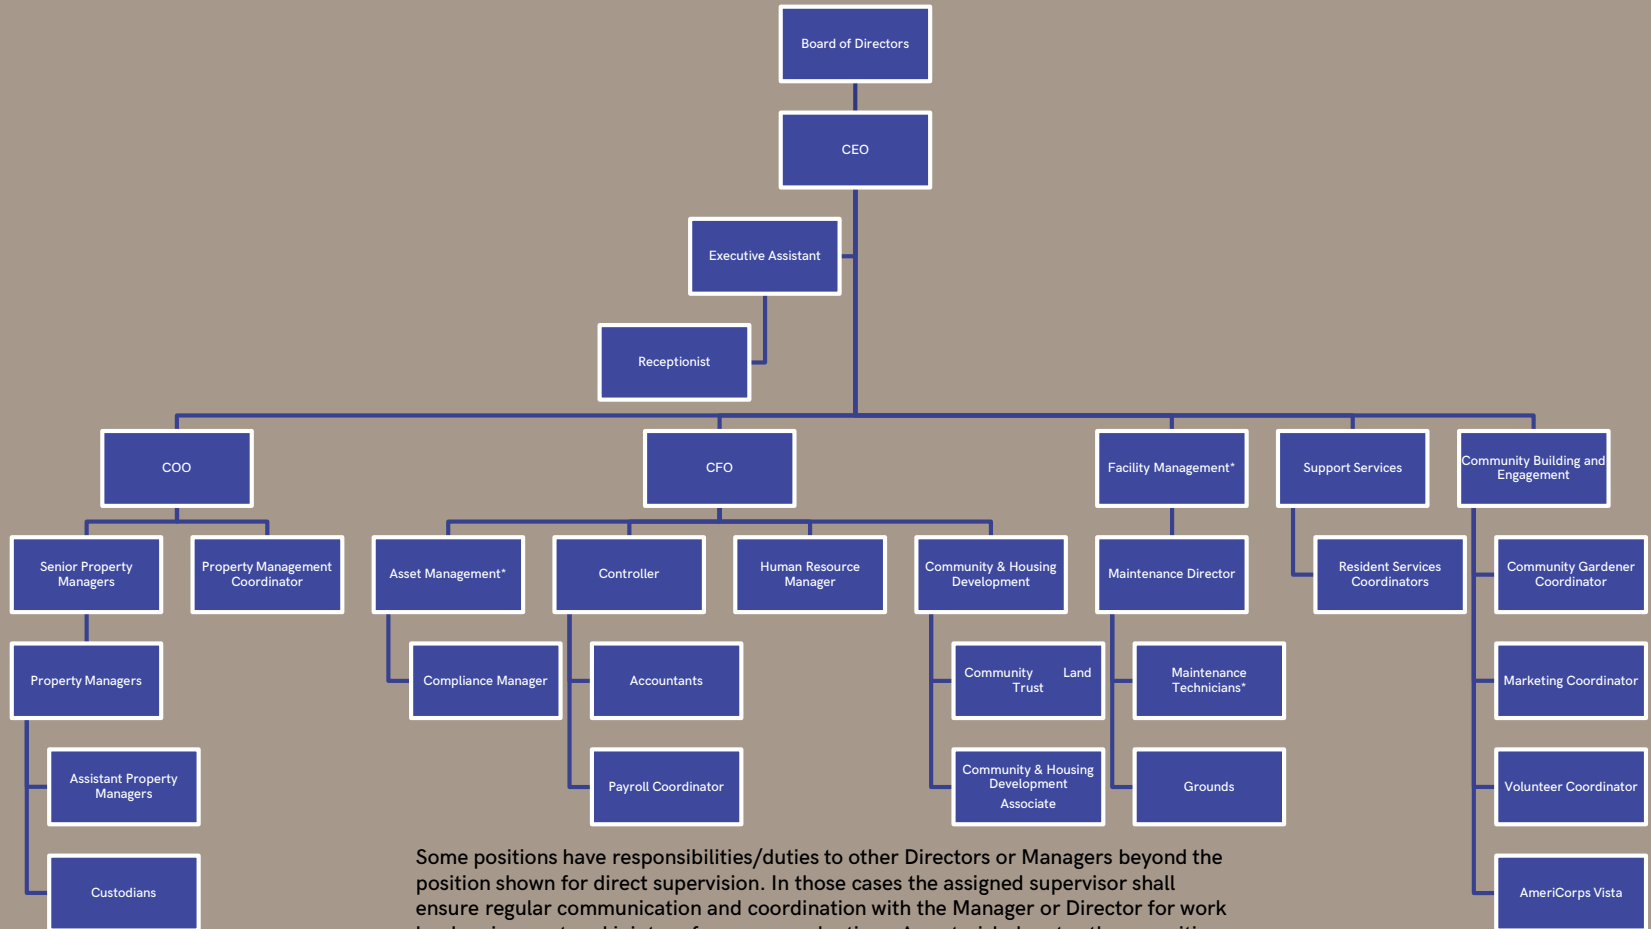

*DWELLING PLACE OF GRAND
RAPIDS*

Organizational
Chart

October 2020

ORGANIZATIONAL CHART

Some positions have responsibilities/duties to other Directors or Managers beyond the position shown for direct supervision. In those cases the assigned supervisor shall ensure regular communication and coordination with the Manager or Director for work load assignment and joint performance evaluation. An asterisk denotes those positions.

BOARD OF DIRECTORS

Board of Directors

- Juan Daniel Castro
Acting Chairperson
- David Byers
Treasurer
- Sadie Erickson
Secretary
- Annamarie Buller
- Francine Gaston
- Kyle Irwin
- Rich Kogelschatz
- Eleanor Moreno
- Angie Sanborn
- Gil Segovia
- Richard Stevens
- Troy Stressman
- Lee Nelson Weber
- Renee Williams

CEO
Denny Sturtevant

DWELLING PLACE OF GRAND RAPIDS MANAGEMENT TEAM

COMMUNITY BUILDING & ENGAGEMENT

FACILITY MANAGEMENT

MAINTENANCE TECHNICIANS
PAGE 1 OF 3

Maintenance Technicians with their assigned property. The respective property management staff and the Director of Facility Management shall ensure regular communication and coordination for work load assignments and joint performance evaluation.

FACILITY MANAGEMENT

MAINTENANCE TECHNICIANS
PAGE 3 OF 3

Maintenance Technicians with their assigned property. The respective property management staff and the Director of Facility Management shall ensure regular communication and coordination for work load assignments and joint performance evaluation.