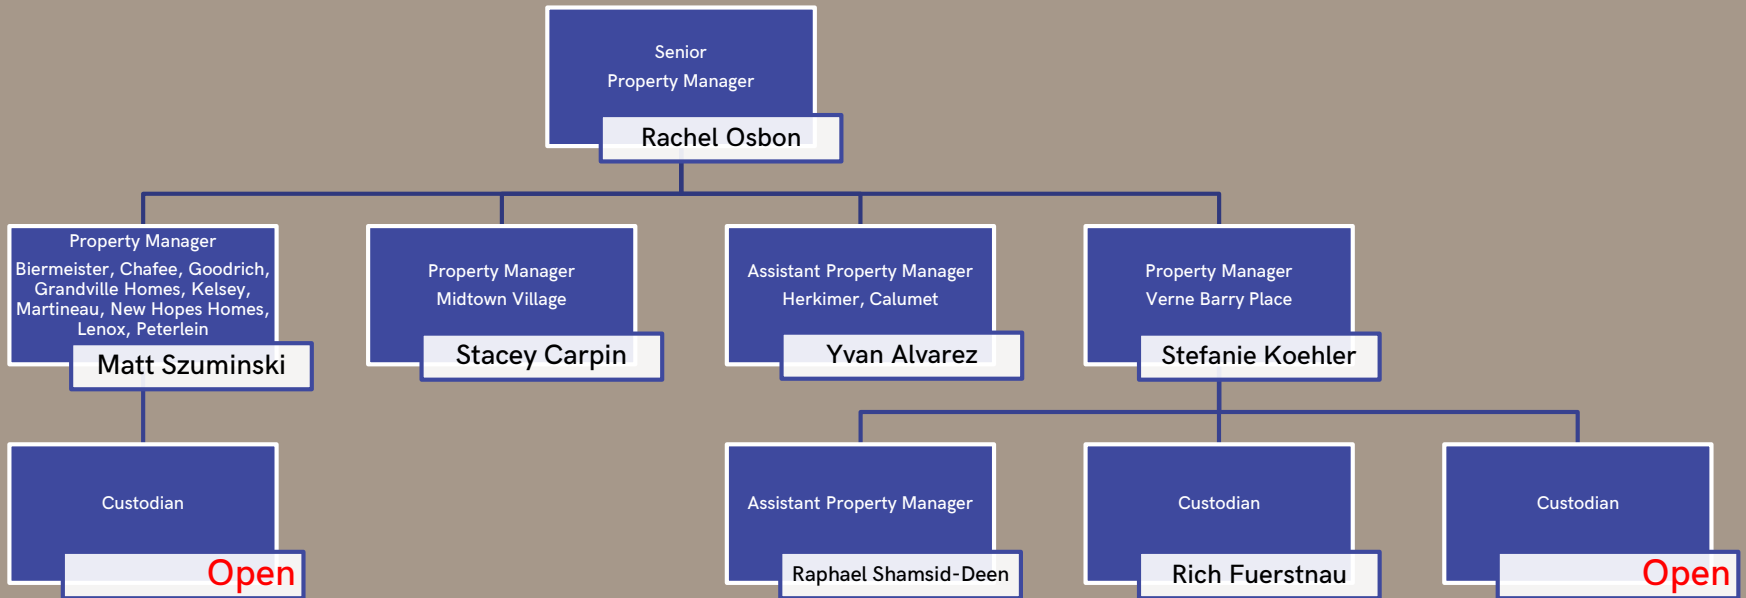

BRIDGE STREET PLACE, FERGUSON, REFLECTIONS,
VILLA ESPERANZA, HERKIMER COMMERCE COURTYARD

PROPERTY MANAGEMENT

ELMDALE, HARVEST HILLS, ROOSEVELT, WEST SHORE, WHITE RIVER

PROPERTY MANAGEMENT

HARRISON PARK, PINE AVE, AVENIDA BRILLANTE*, SUROESTE BRILLANTE*

PROPERTY MANAGEMENT

BIERMEISTER, CHAFFEE, GOODRICH, GRANDVILLE HOMES, HERKIMER, KELSEY, MARTINEAU, MIDTOWN VILLAGE, NEW HOPE HOMES, LENOX, PETERLEIN, VERNE BARRY PLACE

SUPPORT SERVICES

PAGE 1 OF 2

SUPPORT STAFF