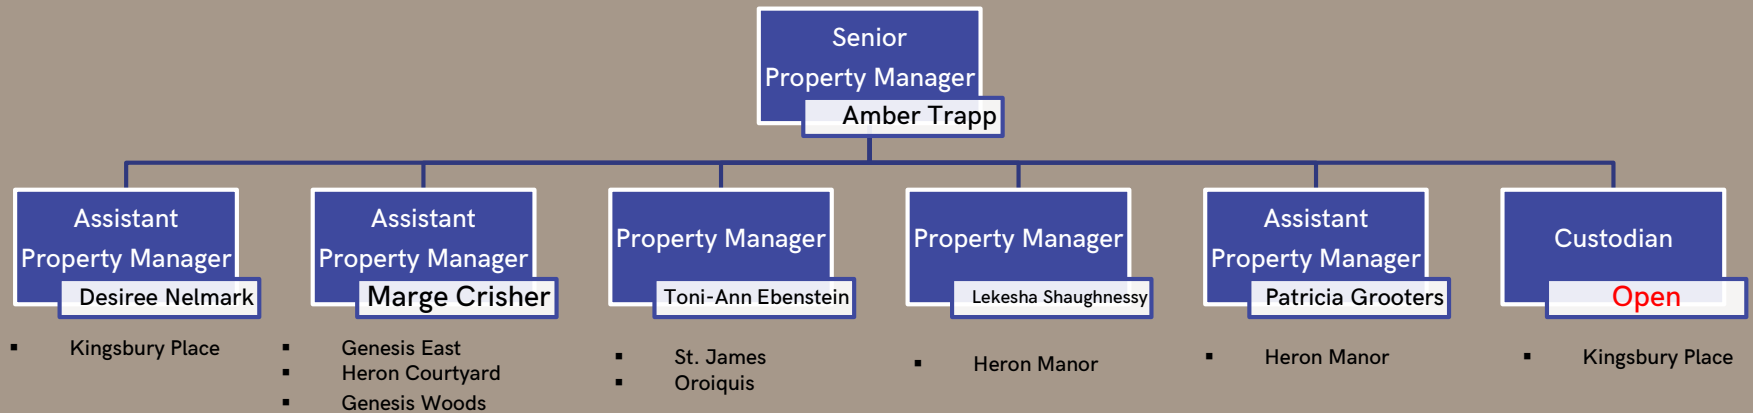

CEO
Denny Sturtevant

DWELLING PLACE OF GRAND RAPIDS MANAGEMENT TEAM

COMMUNITY BUILDING & ENGAGEMENT

FACILITY MANAGEMENT

MAINTENANCE TECHNICIANS
PAGE 1 OF 3

Maintenance Technicians with their assigned property. The respective property management staff and the Director of Facility Management shall ensure regular communication and coordination for work load assignments and joint performance evaluation.

FACILITY MANAGEMENT

MAINTENANCE TECHNICIANS
PAGE 3 OF 3

Maintenance Technicians with their assigned property. The respective property management staff and the Director of Facility Management shall ensure regular communication and coordination for work load assignments and joint performance evaluation.

FINANCE DEPARTMENT

HOUSING & COMMUNITY DEVELOPMENT

PROPERTY MANAGEMENT

WESTON APARTMENTS

PROPERTY MANAGEMENT

GENESIS EAST, GENESIS WOODS, KINGSBURY PLACE,
OROIQUIS, HENOR COURTYARD, HERON MANOR

PROPERTY MANAGEMENT

BRIDGE STREET PLACE, FERGUSON, REFLECTIONS,
VILLA ESPERANZA, HERKIMER COMMERCE COURTYARD

PROPERTY MANAGEMENT

ELMDALE, HARVEST HILLS, ROOSEVELT, WEST SHORE, WHITE RIVER

PROPERTY MANAGEMENT

HARRISON PARK, PINE AVE, AVENIDA BRILLANTE*, SUROESTE BRILLANTE*