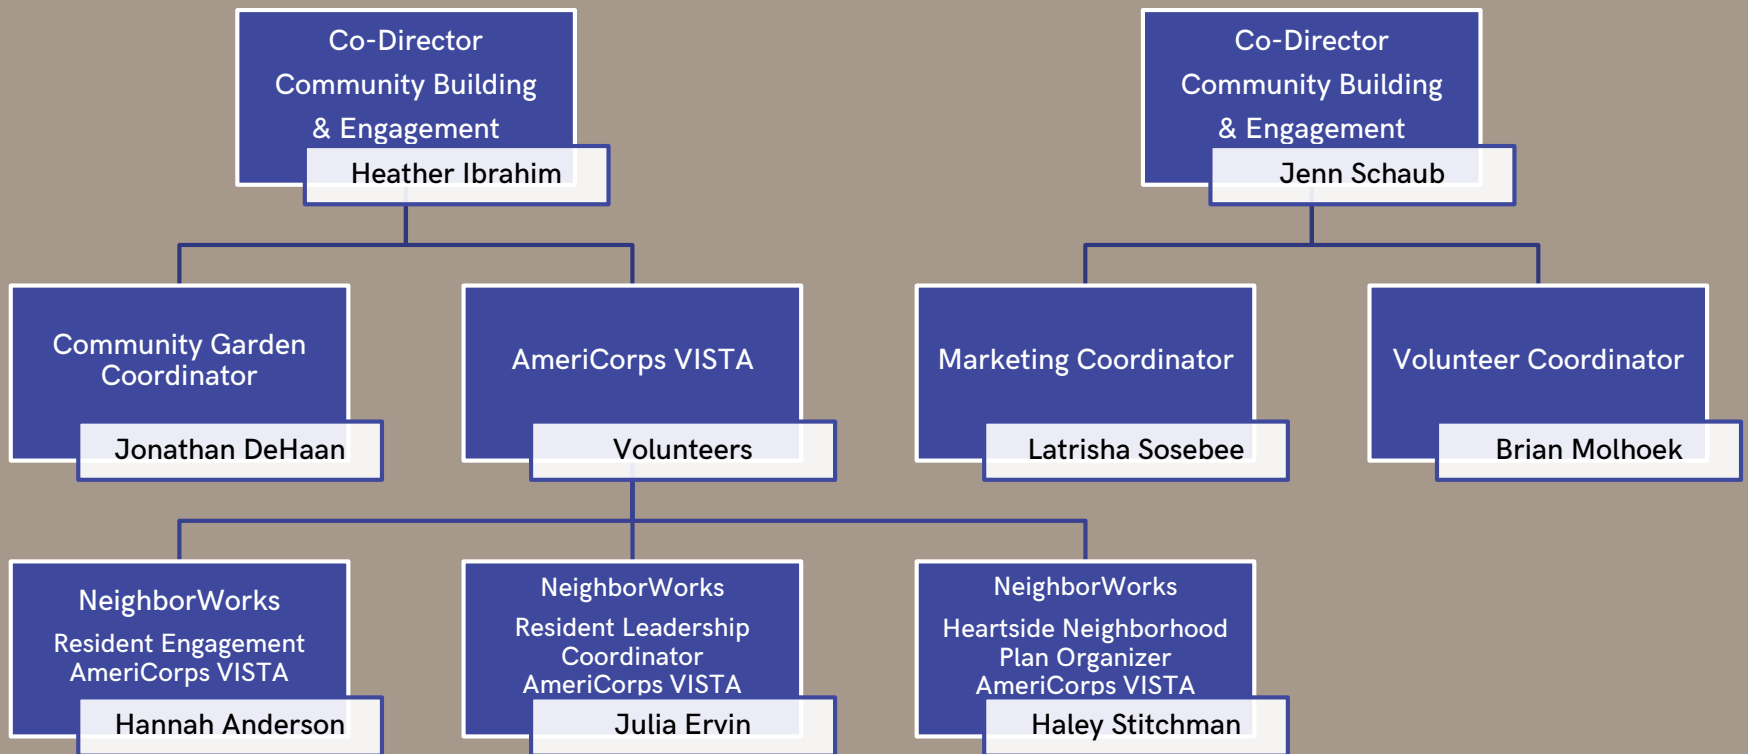

*DWELLING PLACE OF GRAND
RAPIDS*

Organizational
Chart

October 2020

ORGANIZATIONAL CHART

Some positions have responsibilities/duties to other Directors or Managers beyond the position shown for direct supervision. In those cases the assigned supervisor shall ensure regular communication and coordination with the Manager or Director for work load assignment and joint performance evaluation. An asterisk denotes those positions.

BOARD OF DIRECTORS

Board of Directors

- Juan Daniel Castro
Acting Chairperson
- David Byers
Treasurer
- Sadie Erickson
Secretary
- Annamarie Buller
- Francine Gaston
- Kyle Irwin
- Rich Kogelschatz
- Eleanor Moreno
- Angie Sanborn
- Gil Segovia
- Richard Stevens
- Troy Stressman
- Lee Nelson Weber
- Renee Williams

CEO
Denny Sturtevant

DWELLING PLACE OF GRAND RAPIDS MANAGEMENT TEAM

COMMUNITY BUILDING & ENGAGEMENT

FACILITY MANAGEMENT

MAINTENANCE TECHNICIANS
PAGE 1 OF 3

Maintenance Technicians with their assigned property. The respective property management staff and the Director of Facility Management shall ensure regular communication and coordination for work load assignments and joint performance evaluation.